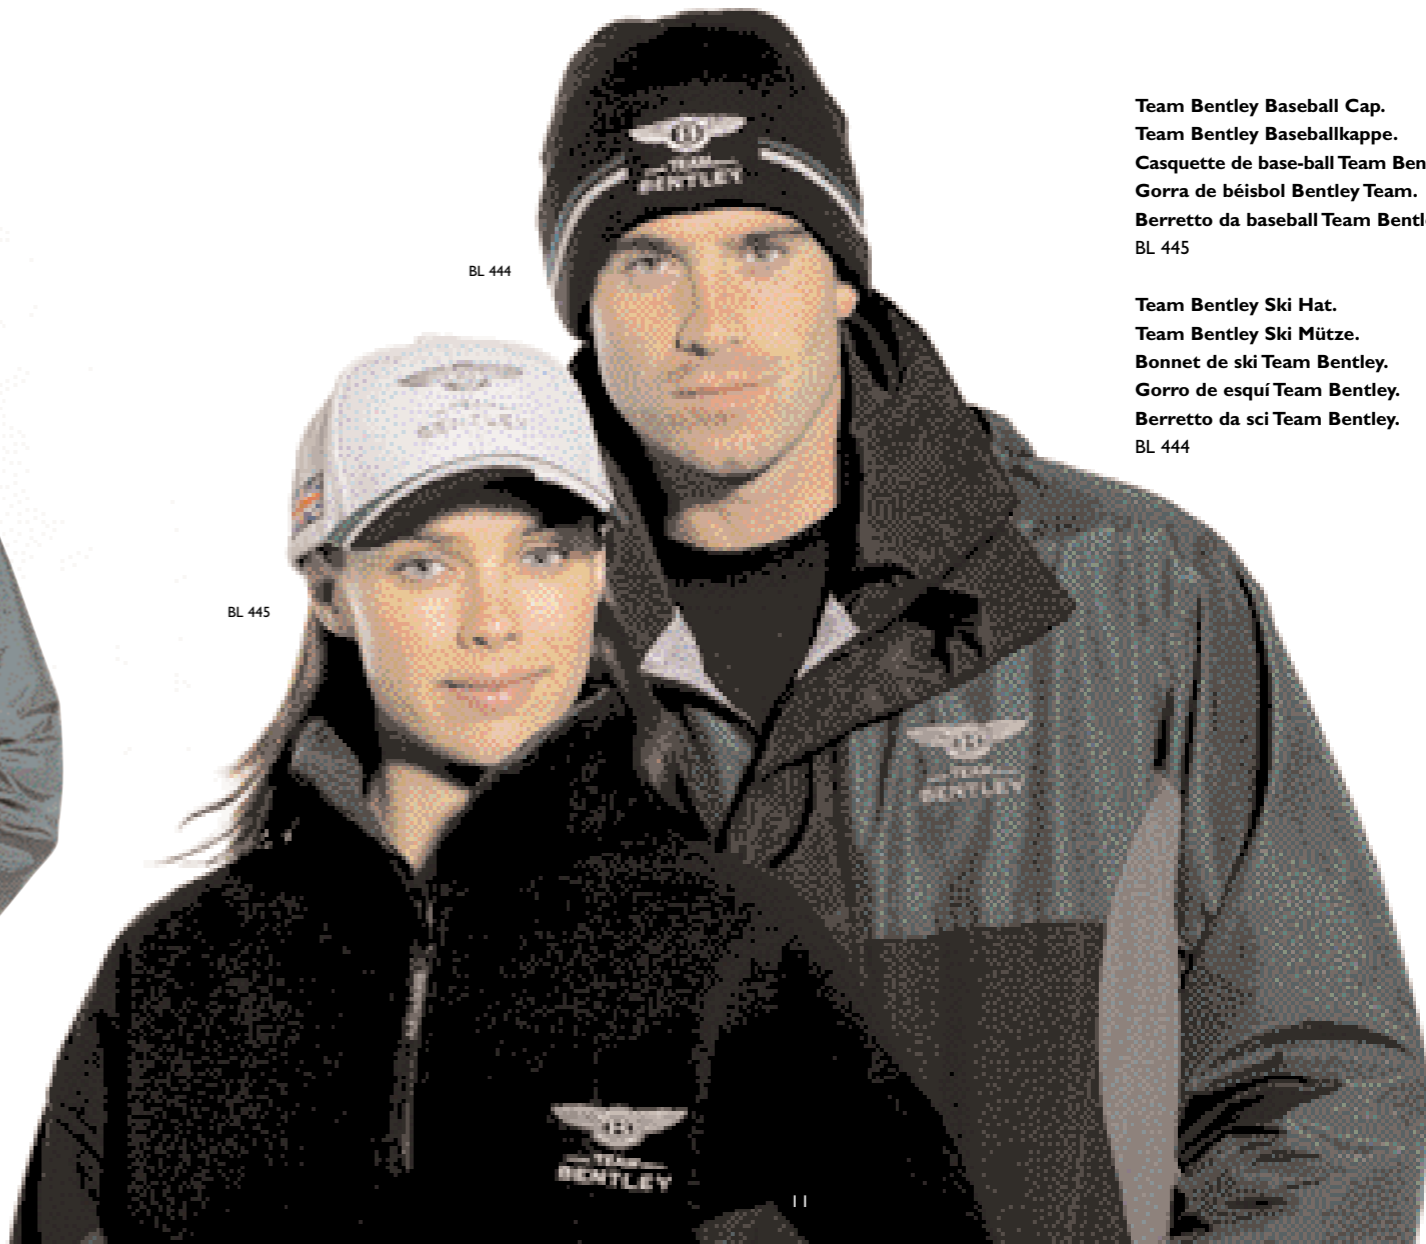

BL 444

BL 445